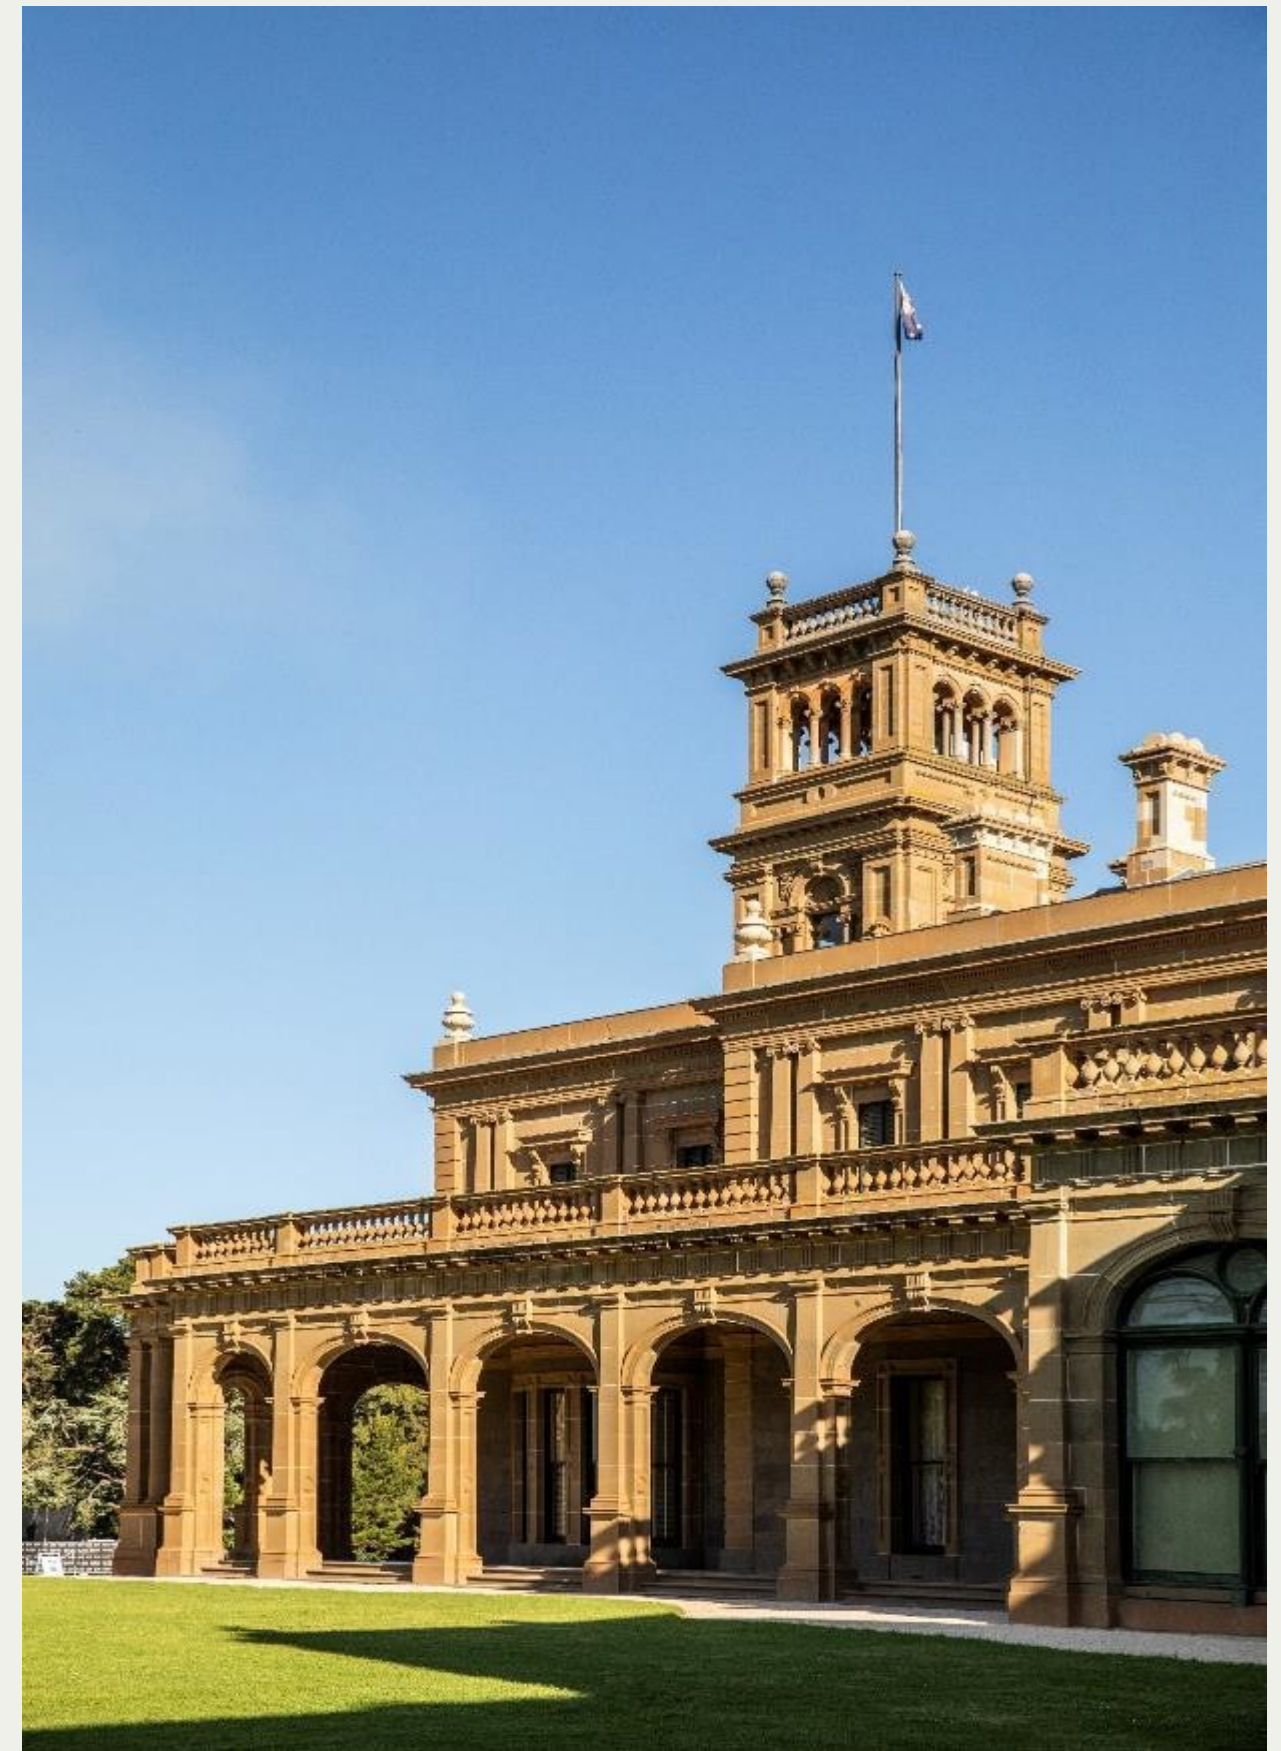

UNIQUE AND EXCLUSIVE OFFERINGS

Historic Werribee Mansion Tours

Experience first-hand one of the finest examples of Italianate architecture in the world. Constructed between 1874-77, the historic mansion marked the peak of affluence for squatters Thomas and Andrew Chirnside; a prominent pastoral family of colonial Victoria. From 1922 the Mansion became the property of the Catholic Church and was home to one of Australia's first seminaries up to 1973. The Saint Joseph's wing of Corpus Christi College is now the luxurious Lancemore Mansion Hotel Werribee Park.

Opening Hours (except Christmas Day):

Low season (April – October)

Monday to Friday | 10.00 am – 4.00 pm (last entry 3.30 pm)

Saturday, Sunday and Public Holidays | 10.00 am – 5.00 pm (last entry 4.30 pm)

High season (October – April)

Monday to Friday | 10.00 am – 5.00 pm (last entry 4.30 pm)

Saturday, Sunday and Public Holidays | 10.00 am – 5.00 pm (last entry 4.30 pm)

Tour Prices

Complimentary self-guided tours – available for all in-house guests