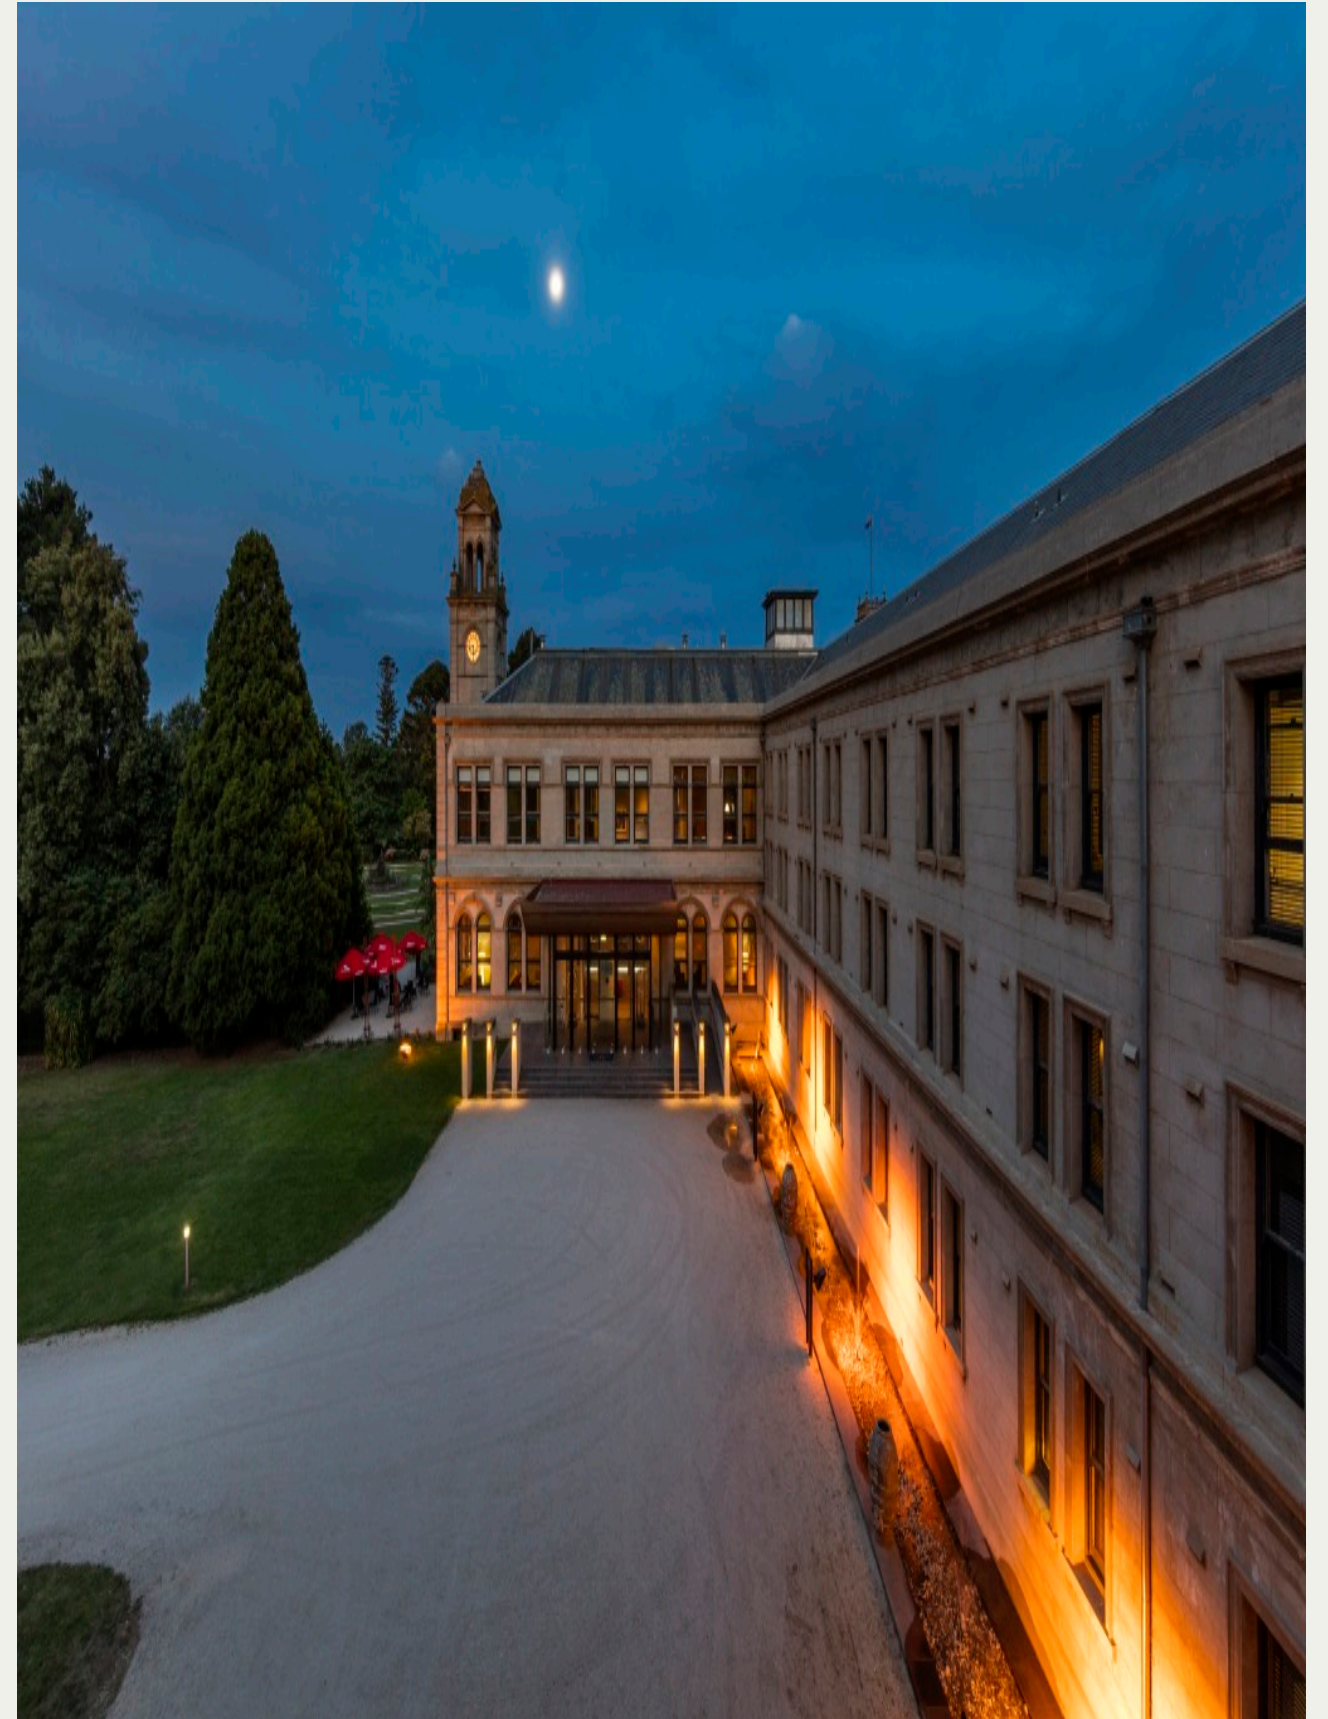

MORE THAN A CONFERENCE VENUE

Lancemore Mansion Hotel Werribee Park offers a wide variety of team building and recreational activities for our corporate and event guests.

From onsite activities such as a colonial murder mystery, billiards and snooker challenges, day spa, archery or themed dinners, to offsite adventures such as the Werribee Open Range Zoo, Shadowfax Winery, polo lessons, historic Werribee Mansion tours or golf, clients are spoilt for choice.

We know that time is the ultimate luxury when planning and staging a conference or event. That's why we have a dedicated onsite conference & event coordinator who can modify and tailor an activity program to support individual client needs and help achieve corporate objectives.